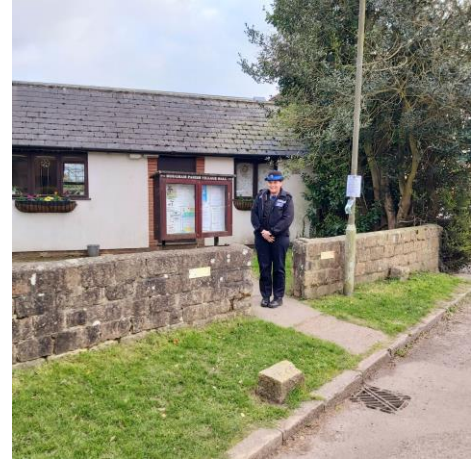

Parish Council monthly update

Hougham

Nothing to report.

I can be contacted via my email Megan.Keehner@kent.police.uk however for non emergencies, please report this via 101 or make a report on the Kent Police website. For emergencies, call 999. My phone and emails are not manned when I am off duty, so please report via the correct channels.

**Kent
Police**

For more information about policing in your area, visit www.kent.police.uk

To report a non-urgent crime online, visit www.kent.police.uk/contactus